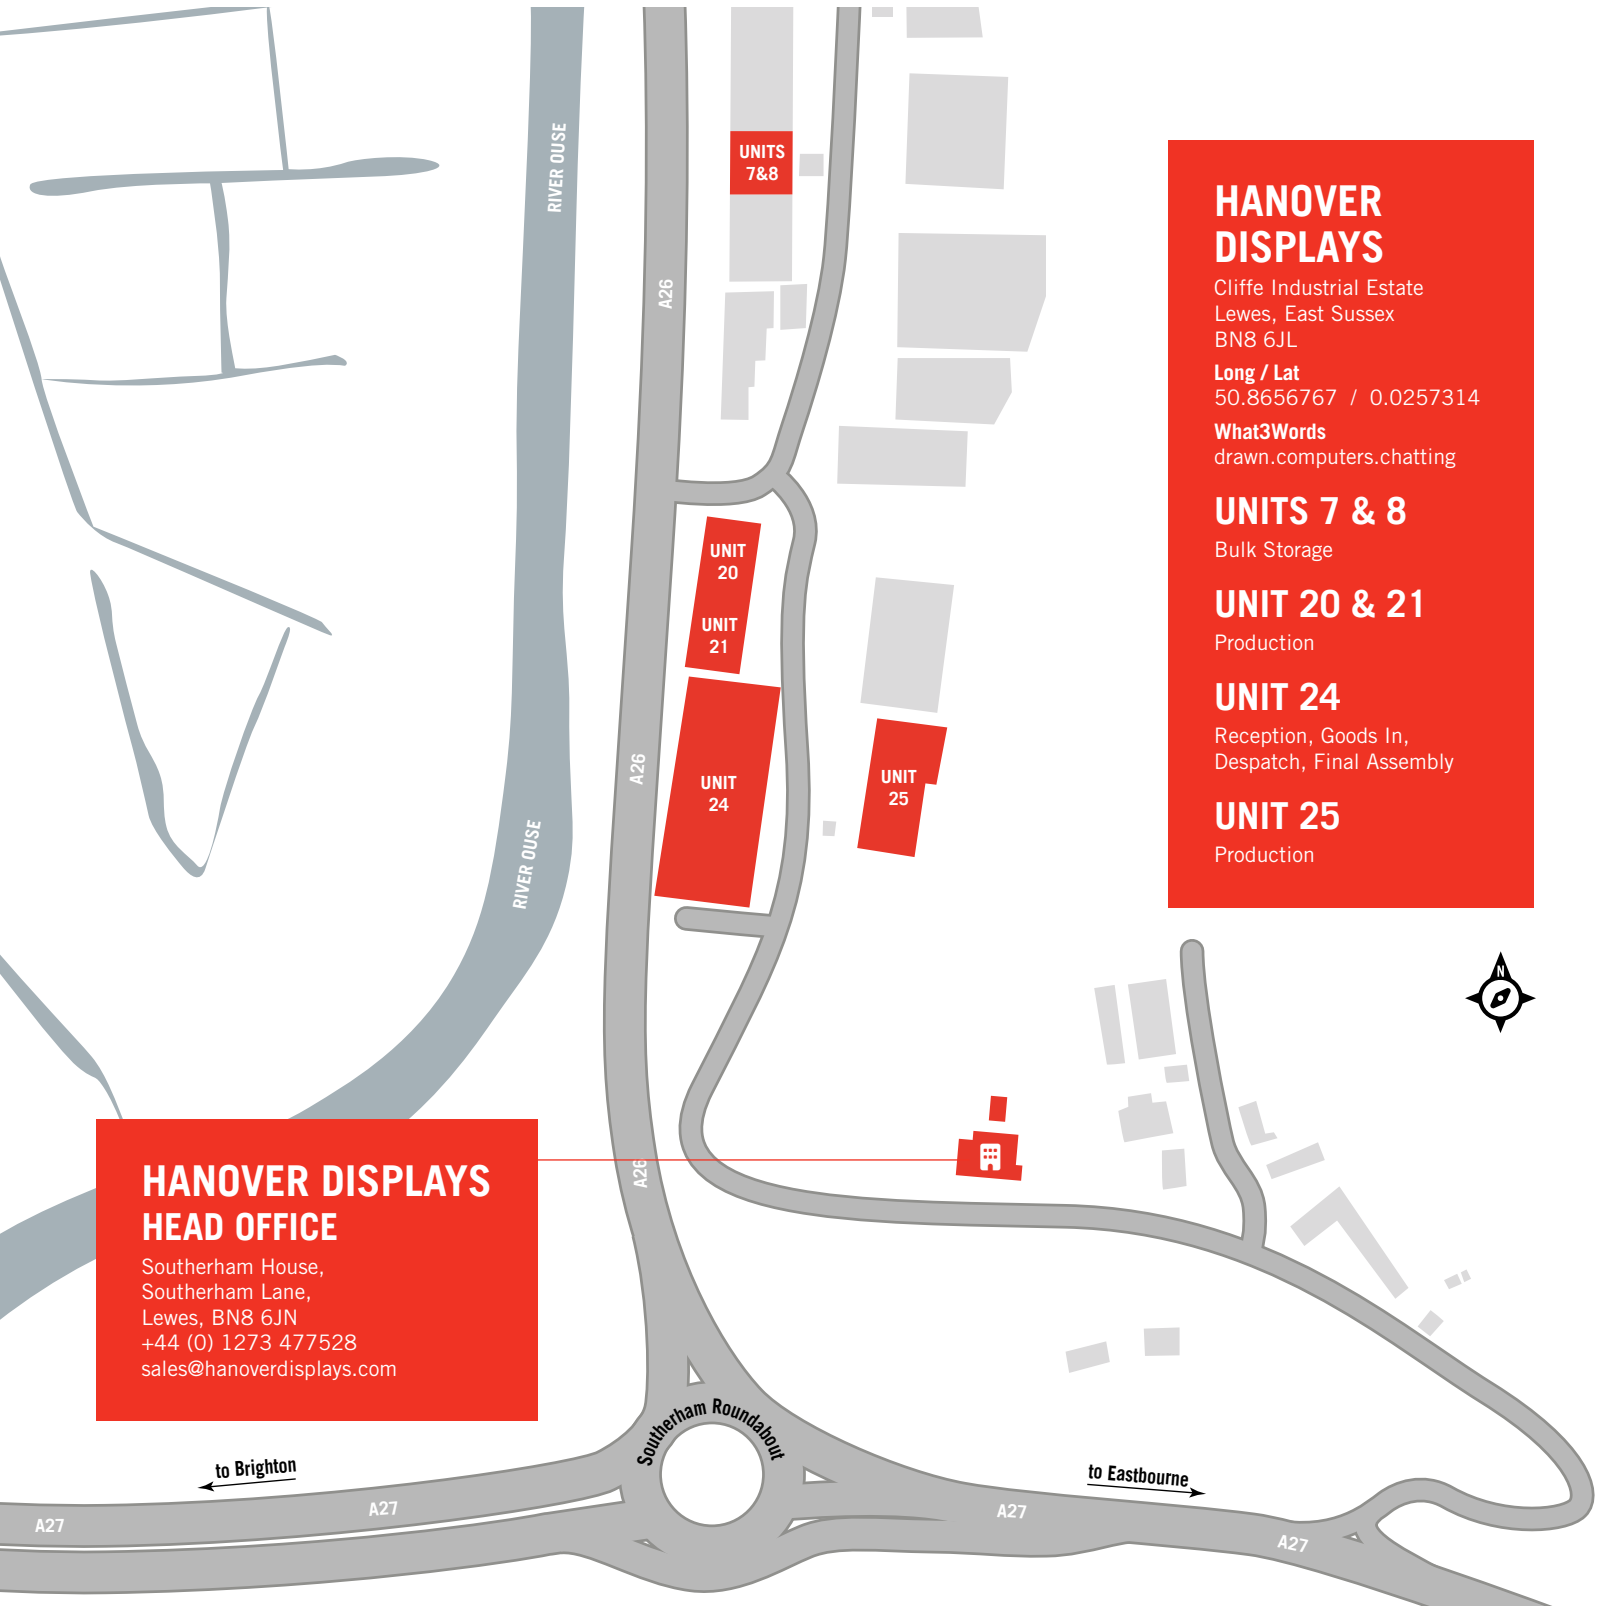

HOW TO FIND HANOVER DISPLAYS

HANOVER DISPLAYS

Cliffe Industrial Estate
Lewes, East Sussex
BN8 6JL

Long / Lat
50.8656767 / 0.0257314

What3Words
drawn.computers.chatting

UNITS 7 & 8

Bulk Storage

UNIT 20 & 21

Production

UNIT 24

Reception, Goods In,
Despatch, Final Assembly

UNIT 25

Production

HANOVER DISPLAYS HEAD OFFICE

Southerham House,
Southerham Lane,
Lewes, BN8 6JN
+44 (0) 1273 477528
sales@hanoverdisplays.com