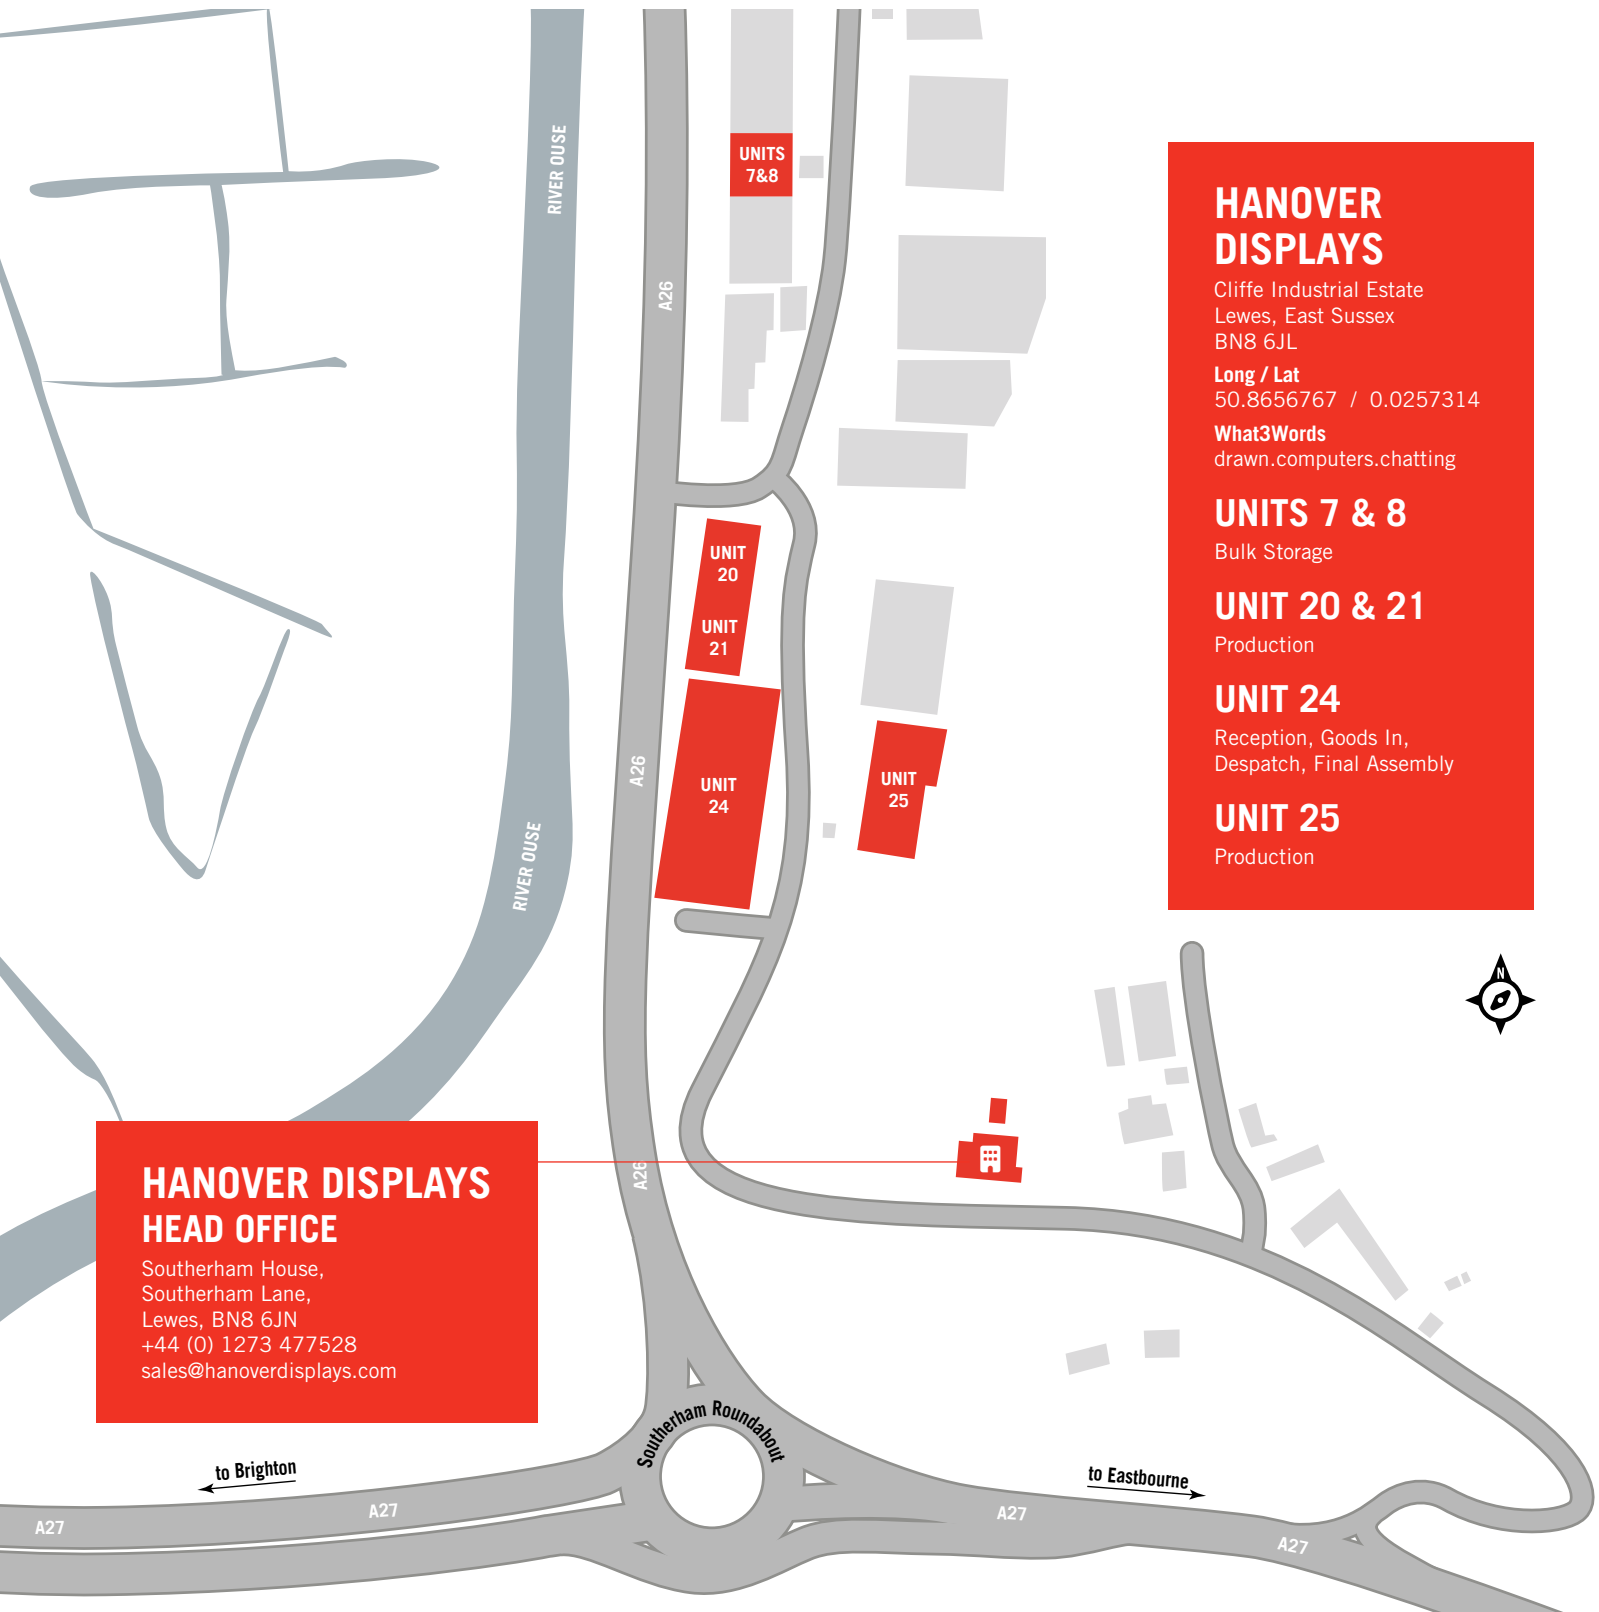

HOW TO FIND HANOVER DISPLAYS

HANOVER DISPLAYS

Cliffe Industrial Estate
Lewes, East Sussex
BN8 6JL

Long / Lat
50.8656767 / 0.0257314

What3Words
drawn.computers.chatting

UNITS 7 & 8

Bulk Storage

UNIT 20 & 21

Production

UNIT 24

Reception, Goods In,
Despatch, Final Assembly

UNIT 25

Production

HANOVER DISPLAYS HEAD OFFICE

Southerham House,
Southerham Lane,
Lewes, BN8 6JN
+44 (0) 1273 477528
sales@hanoverdisplays.com